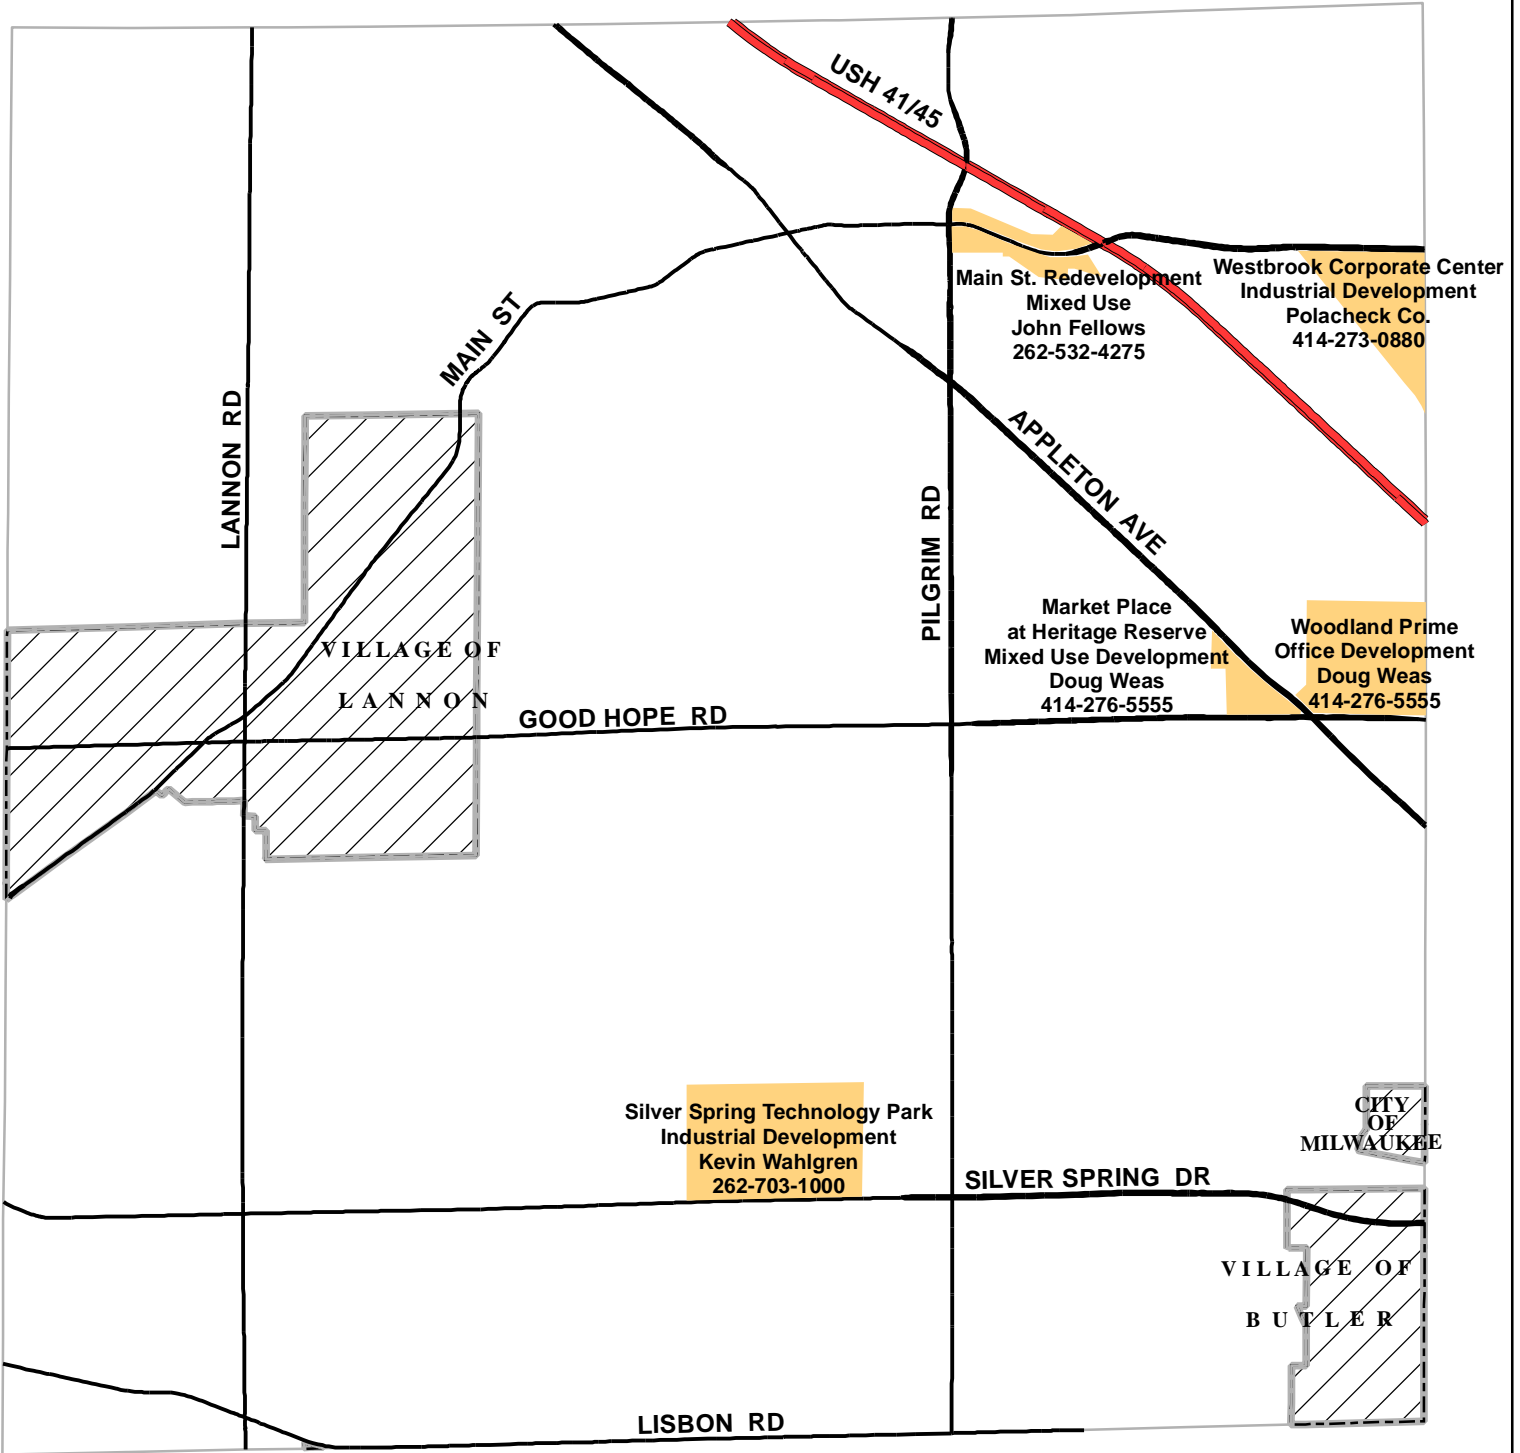

# Village of Menomonee Falls

---WAUKESHA COUNTY, WISCONSIN---

## DEVELOPMENT PARKS

The Village of Menomonee Falls digital maps are intended for informational purposes only and do not replace the need for land or field surveys. The Village of Menomonee Falls makes no representations regarding map accuracy or fitness for any use or purpose. These maps do not represent an expressed or implied contract between any party and the Village of Menomonee Falls. Interested parties must obtain the permission of the Village of Menomonee Falls or Waukesha County before releasing to other parties these maps or copies of the information displayed on or derived from them.

Map Accuracy: National Map Accuracy Standards  
 Coordinate System: State Plane Coordinate System  
 Datum: North American Datum, 1927